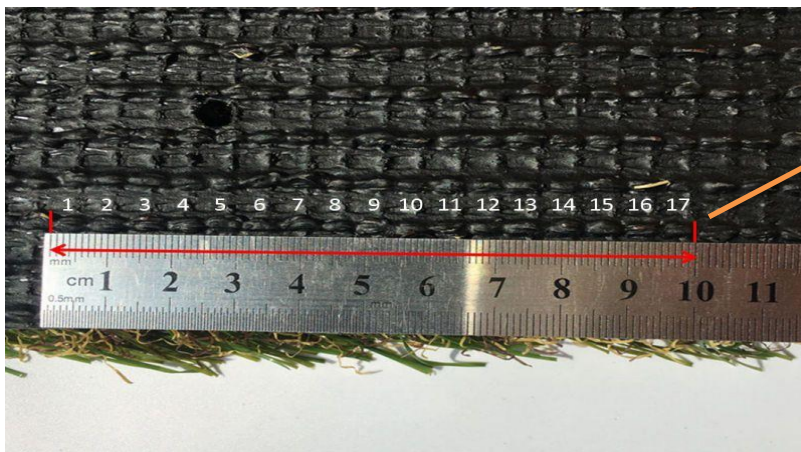

Drainage Holes are kept to drain water in to base of grass quickly

Gauge of grass is decided by the distance between two stich lines of grass

Stich rate is defined by no. of stiches in 10cm

IDIYA INDIA INCORPORATION