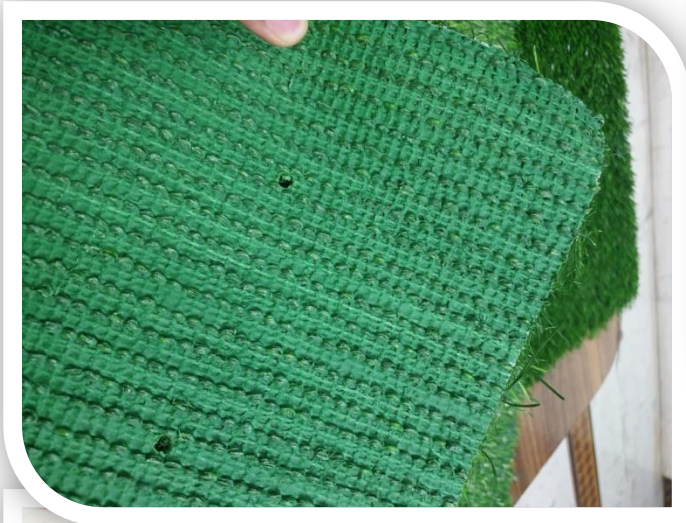

IDIYA INDIA INCORPORATION

G-1, Venkateshwar Tower, Central Spine, Vidhyadhar Nagar, Jaipur Rajasthan
Phone (+91) -8800211379 ; www.idiyaturf.com